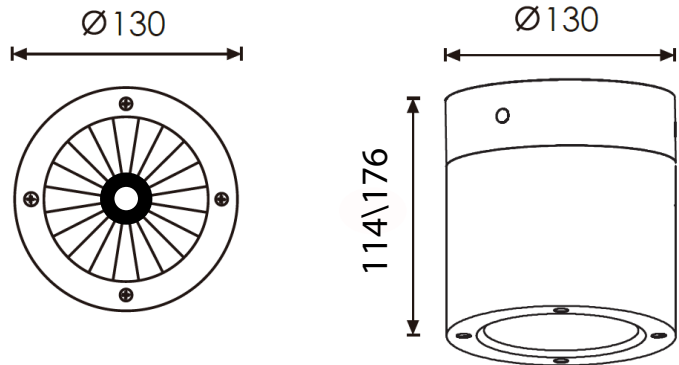

# MIO BARREL PRO

LED outdoor wall-mounted lighting IP65. The luminaire has an ergonomic and convenient design, and is suitable for accentual lighting. Suitable for use as outdoor lighting. The driver and the power supply are located inside the housing.

## SPECIFICATION

Housing: Pressure die-cast aluminum alloy with polyester powder paint.  
 Efficiency: >85%  
 Beam angle: 9°, 15°, 20°, 30°, 35°, 45°  
 Housing color: Black, Grey, Silver  
 Color temperature, K: 3000K - 6000K  
 Control system: Switch On\Off  
 Input voltage, V: 24V, 220V  
 Ingress Protection Rating, IP: IP65  
 Color rendering index, RA: >80  
 Operating temperature: -30°C ~ +60°C

Article	Name	Power, W	Dimensions, mm	Input voltage, V	Color Temperature, K	Beam angle, degrees	Weight, kg
726008030	MIO Barrel Pro 6000K 8W COB 220V IP65	1x8W	130x114mm	24V\220V	6000K	35°	1,40
726008020	MIO Barrel Pro 4000K 8W COB 220V IP65	1x8W	130x114mm	24V\220V	4000K	35°	1,40
726008010	MIO Barrel Pro 3000K 8W COB 220V IP65	1x8W	130x114mm	24V\220V	3000K	35°	1,40
726012030	MIO Barrel Pro 6000K 12W 220V IP65	6x2W	130x114mm	24V\220V	6000K	9°, 15°, 20°, 30°, 45°	1,40
726012020	MIO Barrel Pro 4000K 12W 220V IP65	6x2W	130x114mm	24V\220V	4000K	9°, 15°, 20°, 30°, 45°	1,40
726012010	MIO Barrel Pro 3000K 12W 220V IP65	6x2W	130x114mm	24V\220V	3000K	9°, 15°, 20°, 30°, 45°	1,40
726018030	MIO Barrel Pro 6000K 18W 220V IP65	1x18W	130x176mm	24V\220V	6000K	15°, 30°, 40°	1,55
726018020	MIO Barrel Pro 4000K 18W 220V IP65	1x18W	130x176mm	24V\220V	4000K	15°, 30°, 40°	1,55
726018010	MIO Barrel Pro 3000K 18W 220V IP65	1x18W	130x176mm	24V\220V	3000K	15°, 30°, 40°	1,55