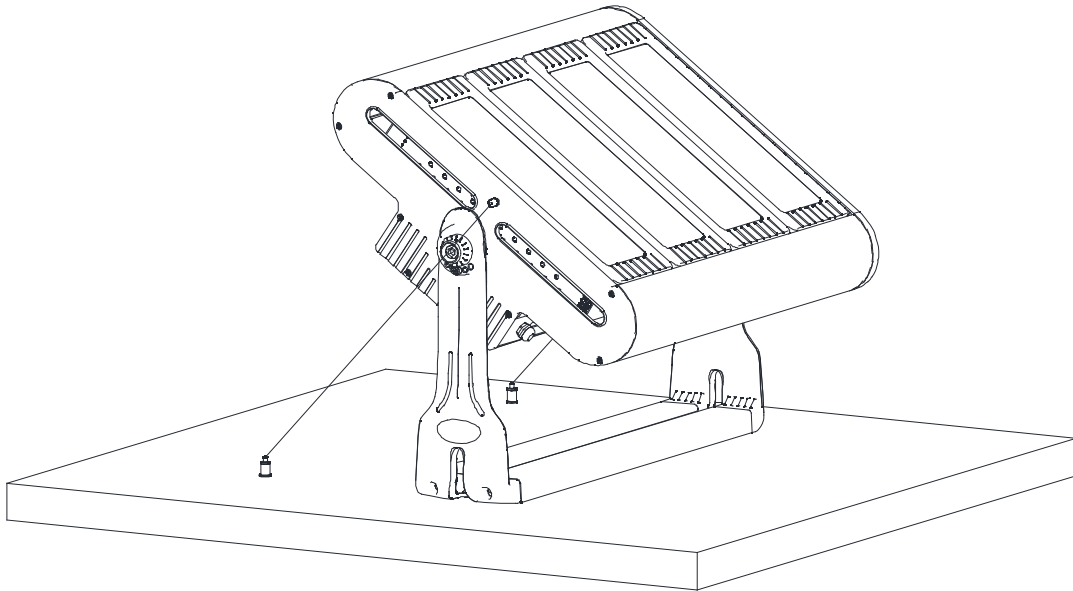

## USER MANUAL

1. limitation of use indoors or outdoor;
2. The external flexible cable or cord of this luminaire can not be replaced;
3. The light source contained in this luminaire shall only be replaced by the manufacturer or his service agent or a similar qualified person;
4. Terminal block not included, installation may require advice from a qualified person.

### Dimension

	L	L1	L2	W	H	H
500W	365	404	441	603	194	118
1000W	655	702	739	603	194	118