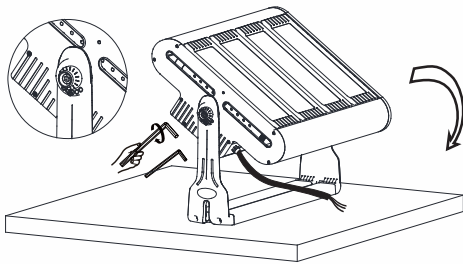

## Instrument

1、Hole on the wall Under the gravity of the wall to reach 5 times more than the lamp body

2、Install the small plate to the support seat, Then put the lamp body fixed on the wall and mount screws

3、Rotate the light body to the right Angle , then install the retaining screw

4、Install the safety rope

### Attention:

01. The fitting is suitable for fixing to the wall and to the ceiling.

02. Always observe the minimum distance between the lamp and the surface being lit as indicated on the icon.

03. IP65: Protected against water jets