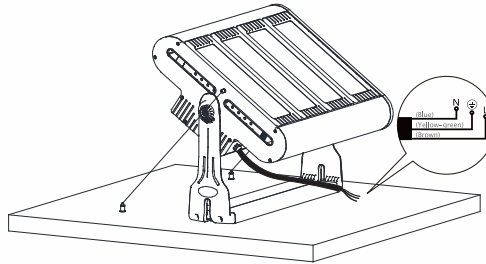

## Instrument

1、Hole on the wall Under the gravity of the wall to reach 5 times more than the lamp body

2、Install the small plate to the support seat, Then put the lamp body fixed on the wall and mount screws

3、Rotate the light body to the right Angle , then install the retaining screw

4、Install the safety rope

### Attention:

01. The fitting is suitable for fixing to the wall and to the ceiling.

02. Always observe the minimum distance between the lamp and the surface being lit as indicated on the icon.

03. IP65: Protected against water jets